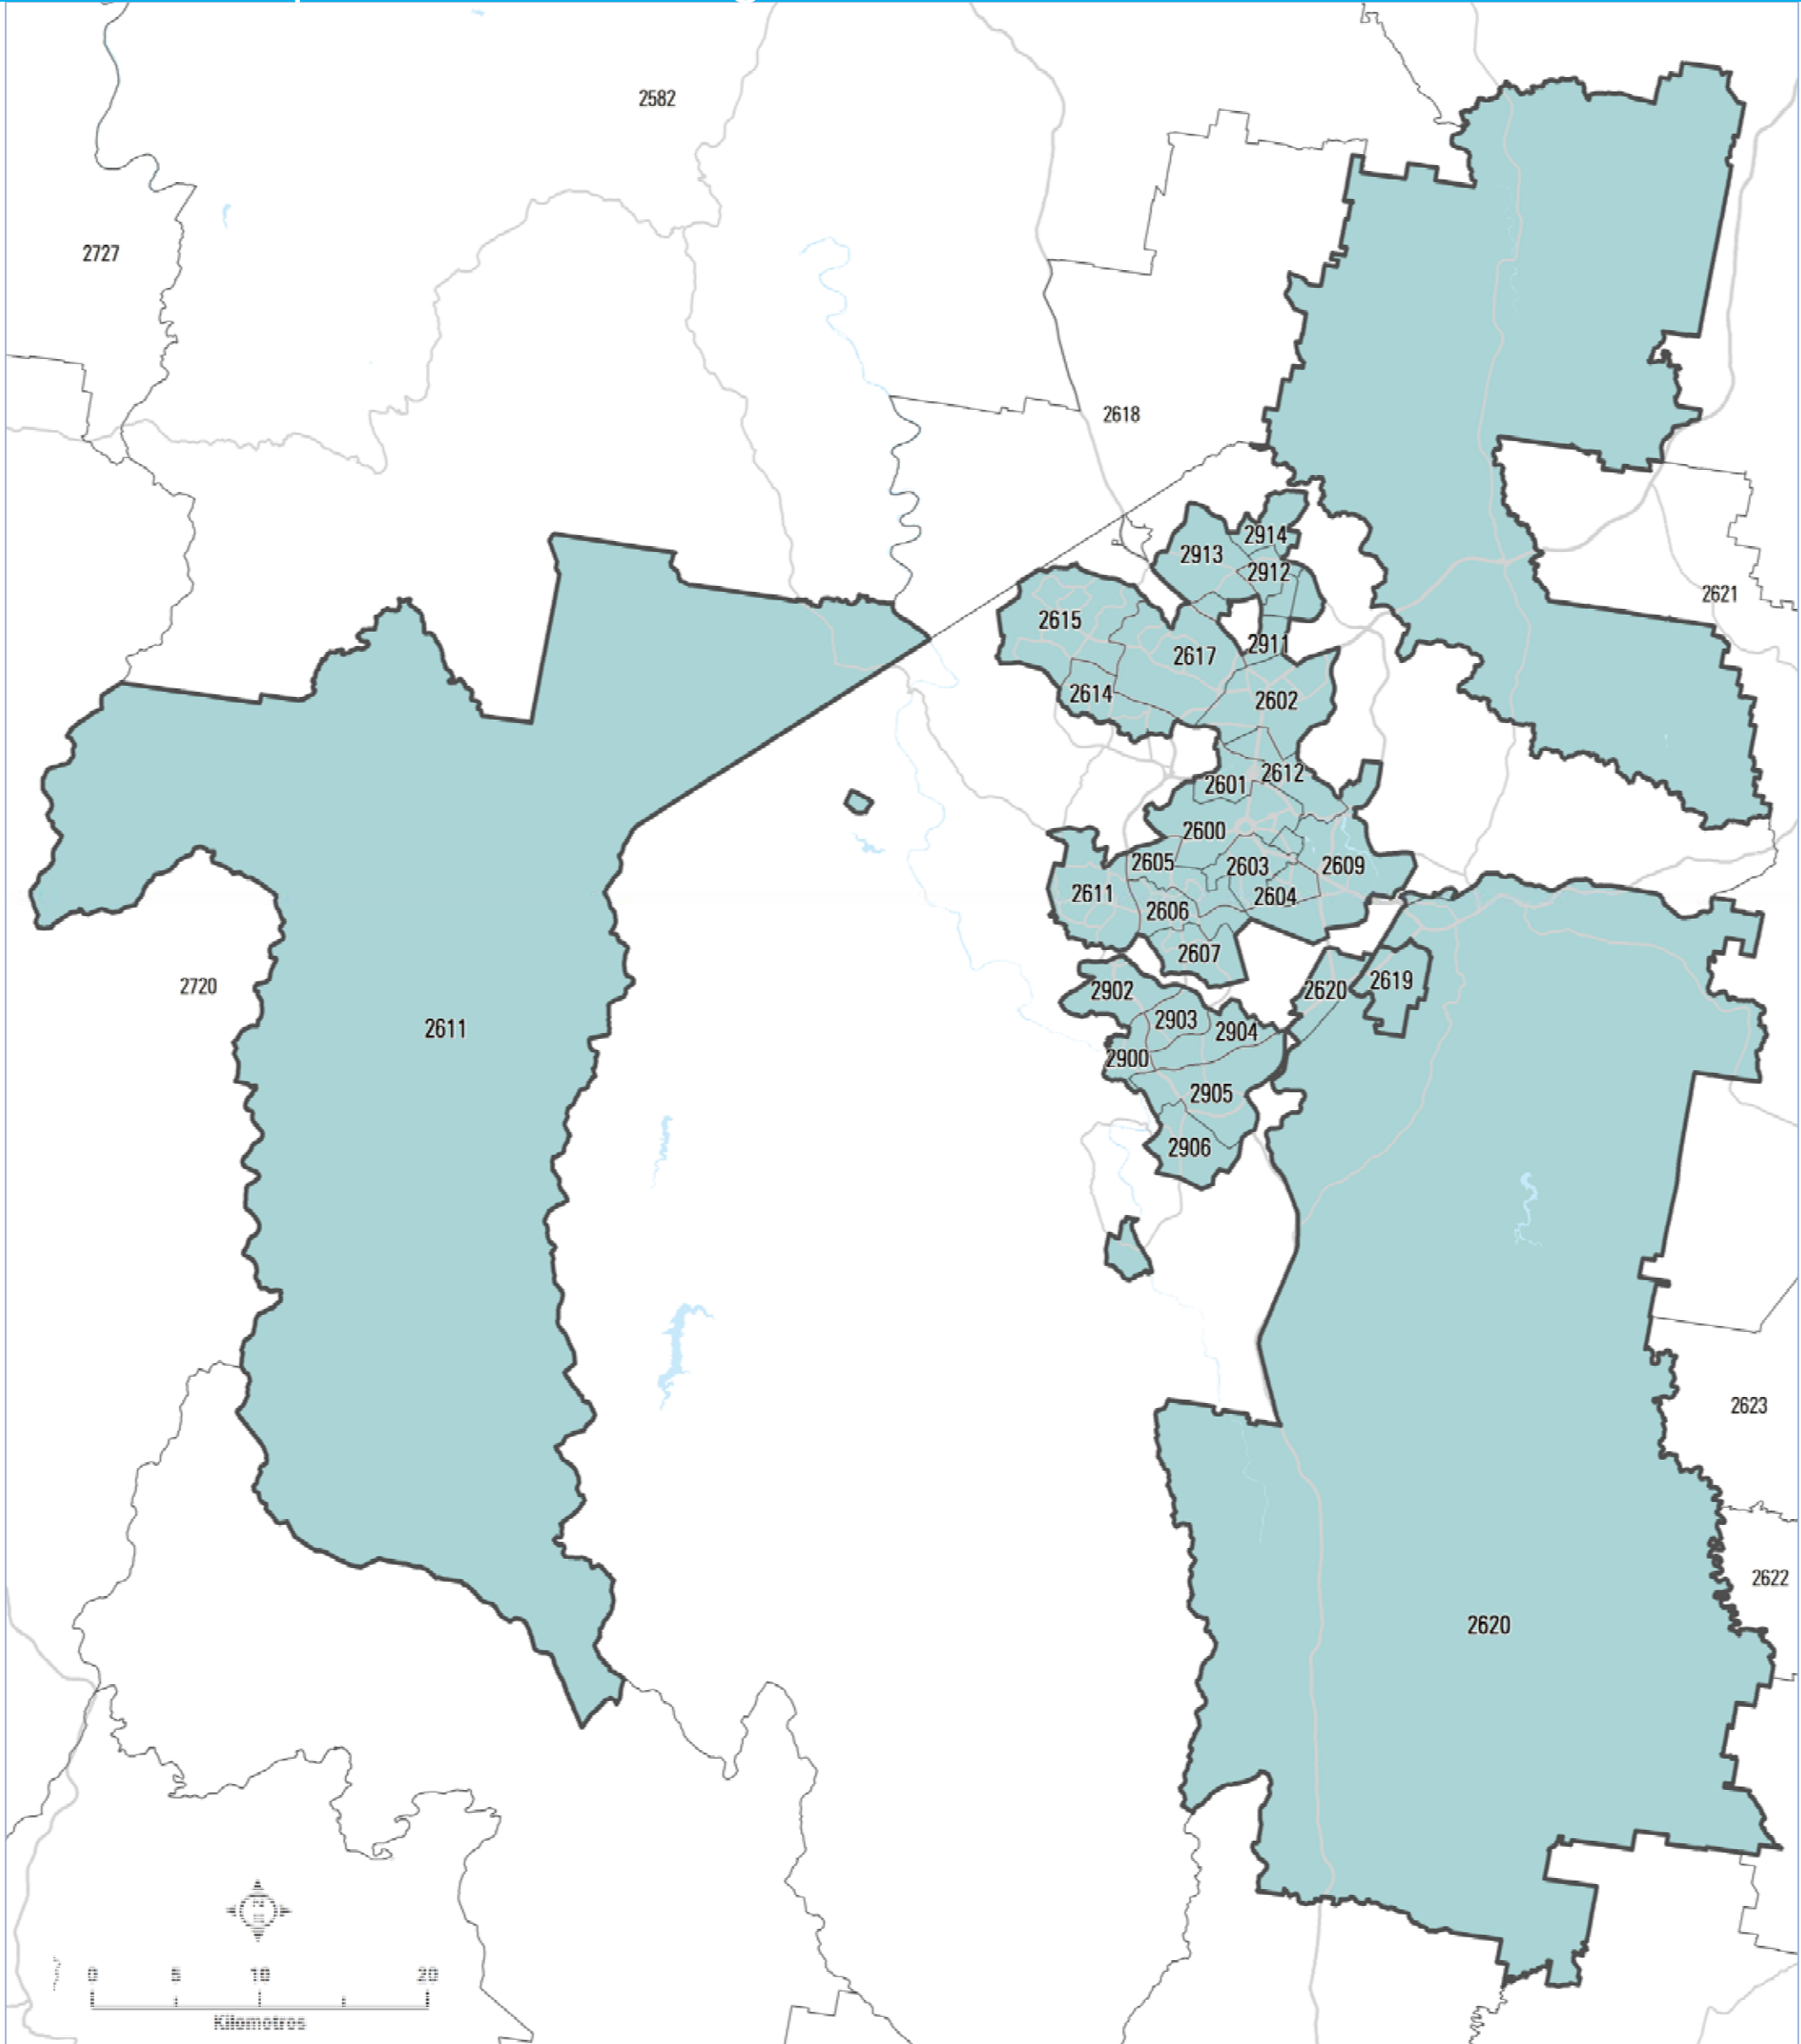

# On demand courier services Canberra postcode coverage

Coverage map for the StarTrack Courier on demand courier service.

Service coverage is represented by postcode, but in some outlying areas, service may be to specific localities within the postcode. Inquiries about capability to a locality may be directed to your StarTrack Courier Product Specialist by contacting tel. 13 13 20.

Service coverage may be varied by 30 day's notice – please refer to the StarTrack Courier Terms and Conditions located at [https://auspost.com.au/content/dam/startrack\\_corp/documents/startrack-courier-terms-and-conditions.pdf](https://auspost.com.au/content/dam/startrack_corp/documents/startrack-courier-terms-and-conditions.pdf).

Disclaimer: This map is provided for information only and is not intended for detailed design. While all reasonable care has been taken to ensure the information is accurate no warranty is given that the information included on this map is current, accurate or complete. It is recommended that information be verified by the user prior to use. Australia Post accepts no liability or responsibility for the information contained in this map of for the activities resulting from decisions made using this information. Use of the information portrayed is at the sole risk of the user.